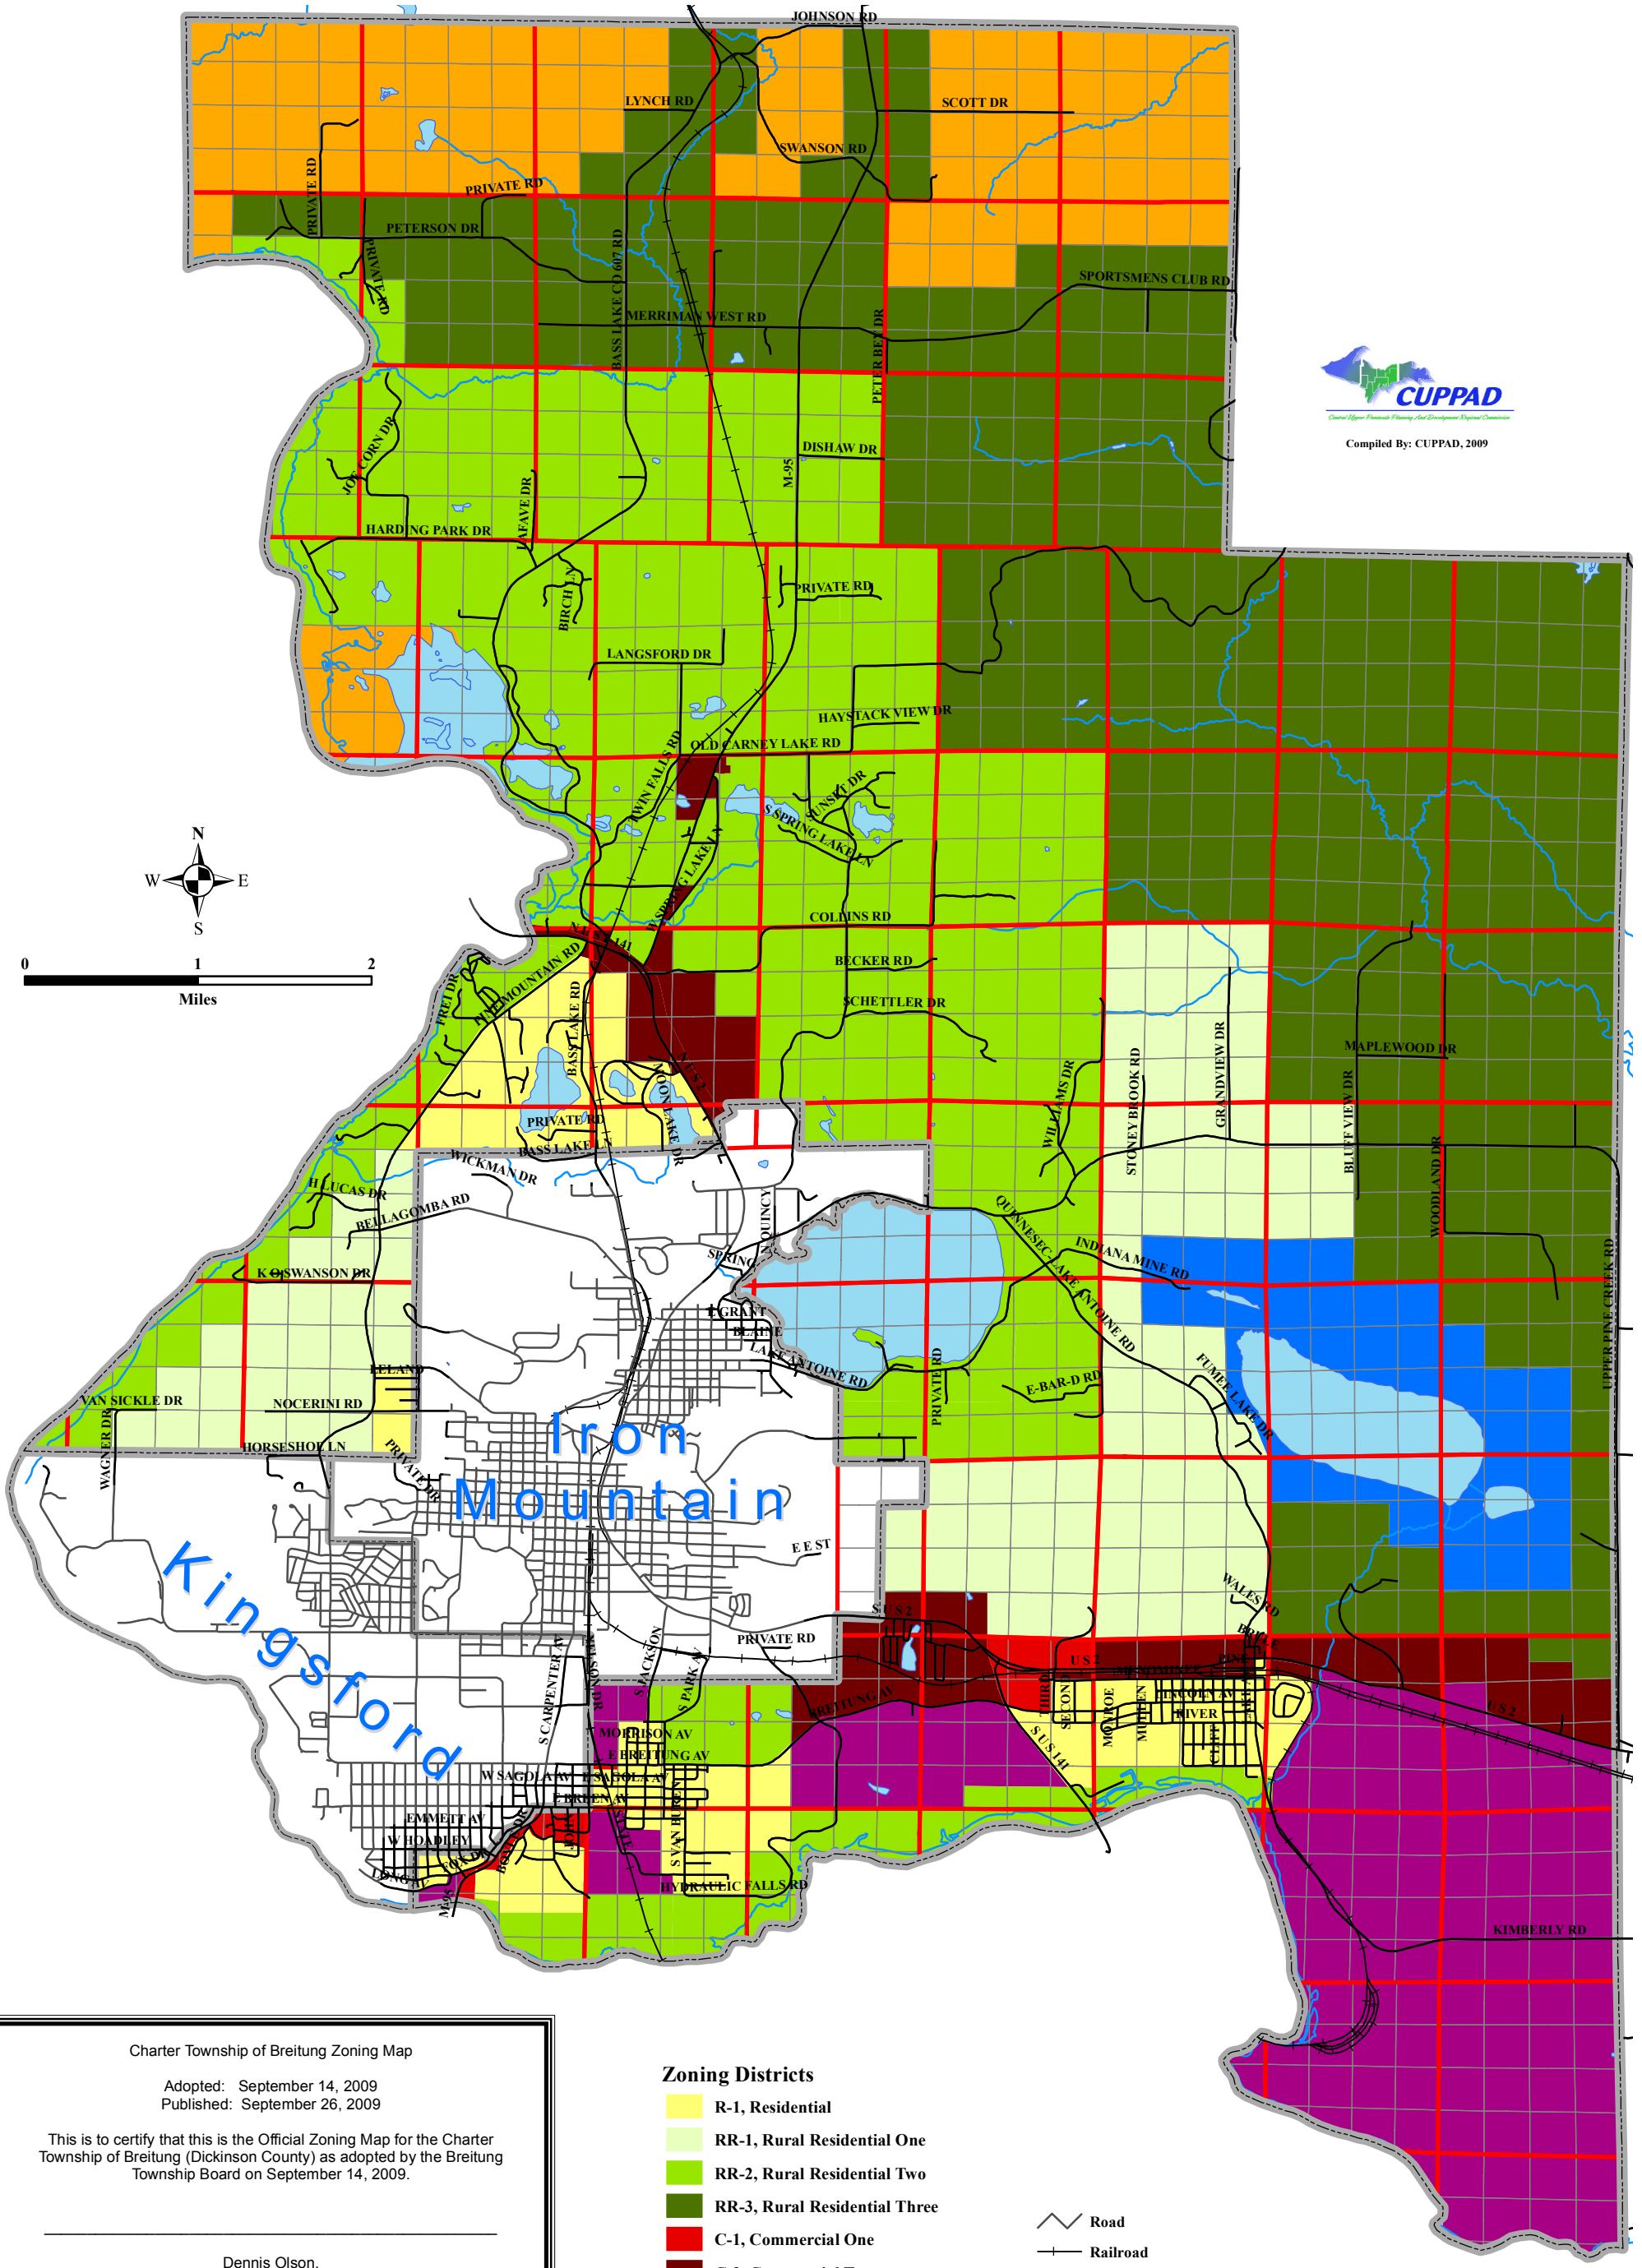

# Breitung Township

## Zoning Map

Compiled By: CUPPAD, 2009

Charter Township of Breitung Zoning Map

Adopted: September 14, 2009  
Published: September 26, 2009

This is to certify that this is the Official Zoning Map for the Charter Township of Breitung (Dickinson County) as adopted by the Breitung Township Board on September 14, 2009.

### Zoning Districts

- R-1, Residential
- RR-1, Rural Residential One
- RR-2, Rural Residential Two
- RR-3, Rural Residential Three
- C-1, Commercial One
- C-2, Commercial Two
- I, Industrial
- SP, Scenic Preservation
- RP, Resource Production

- Road
- Railroad
- River
- Township Boundary
- Lake
- Section Line