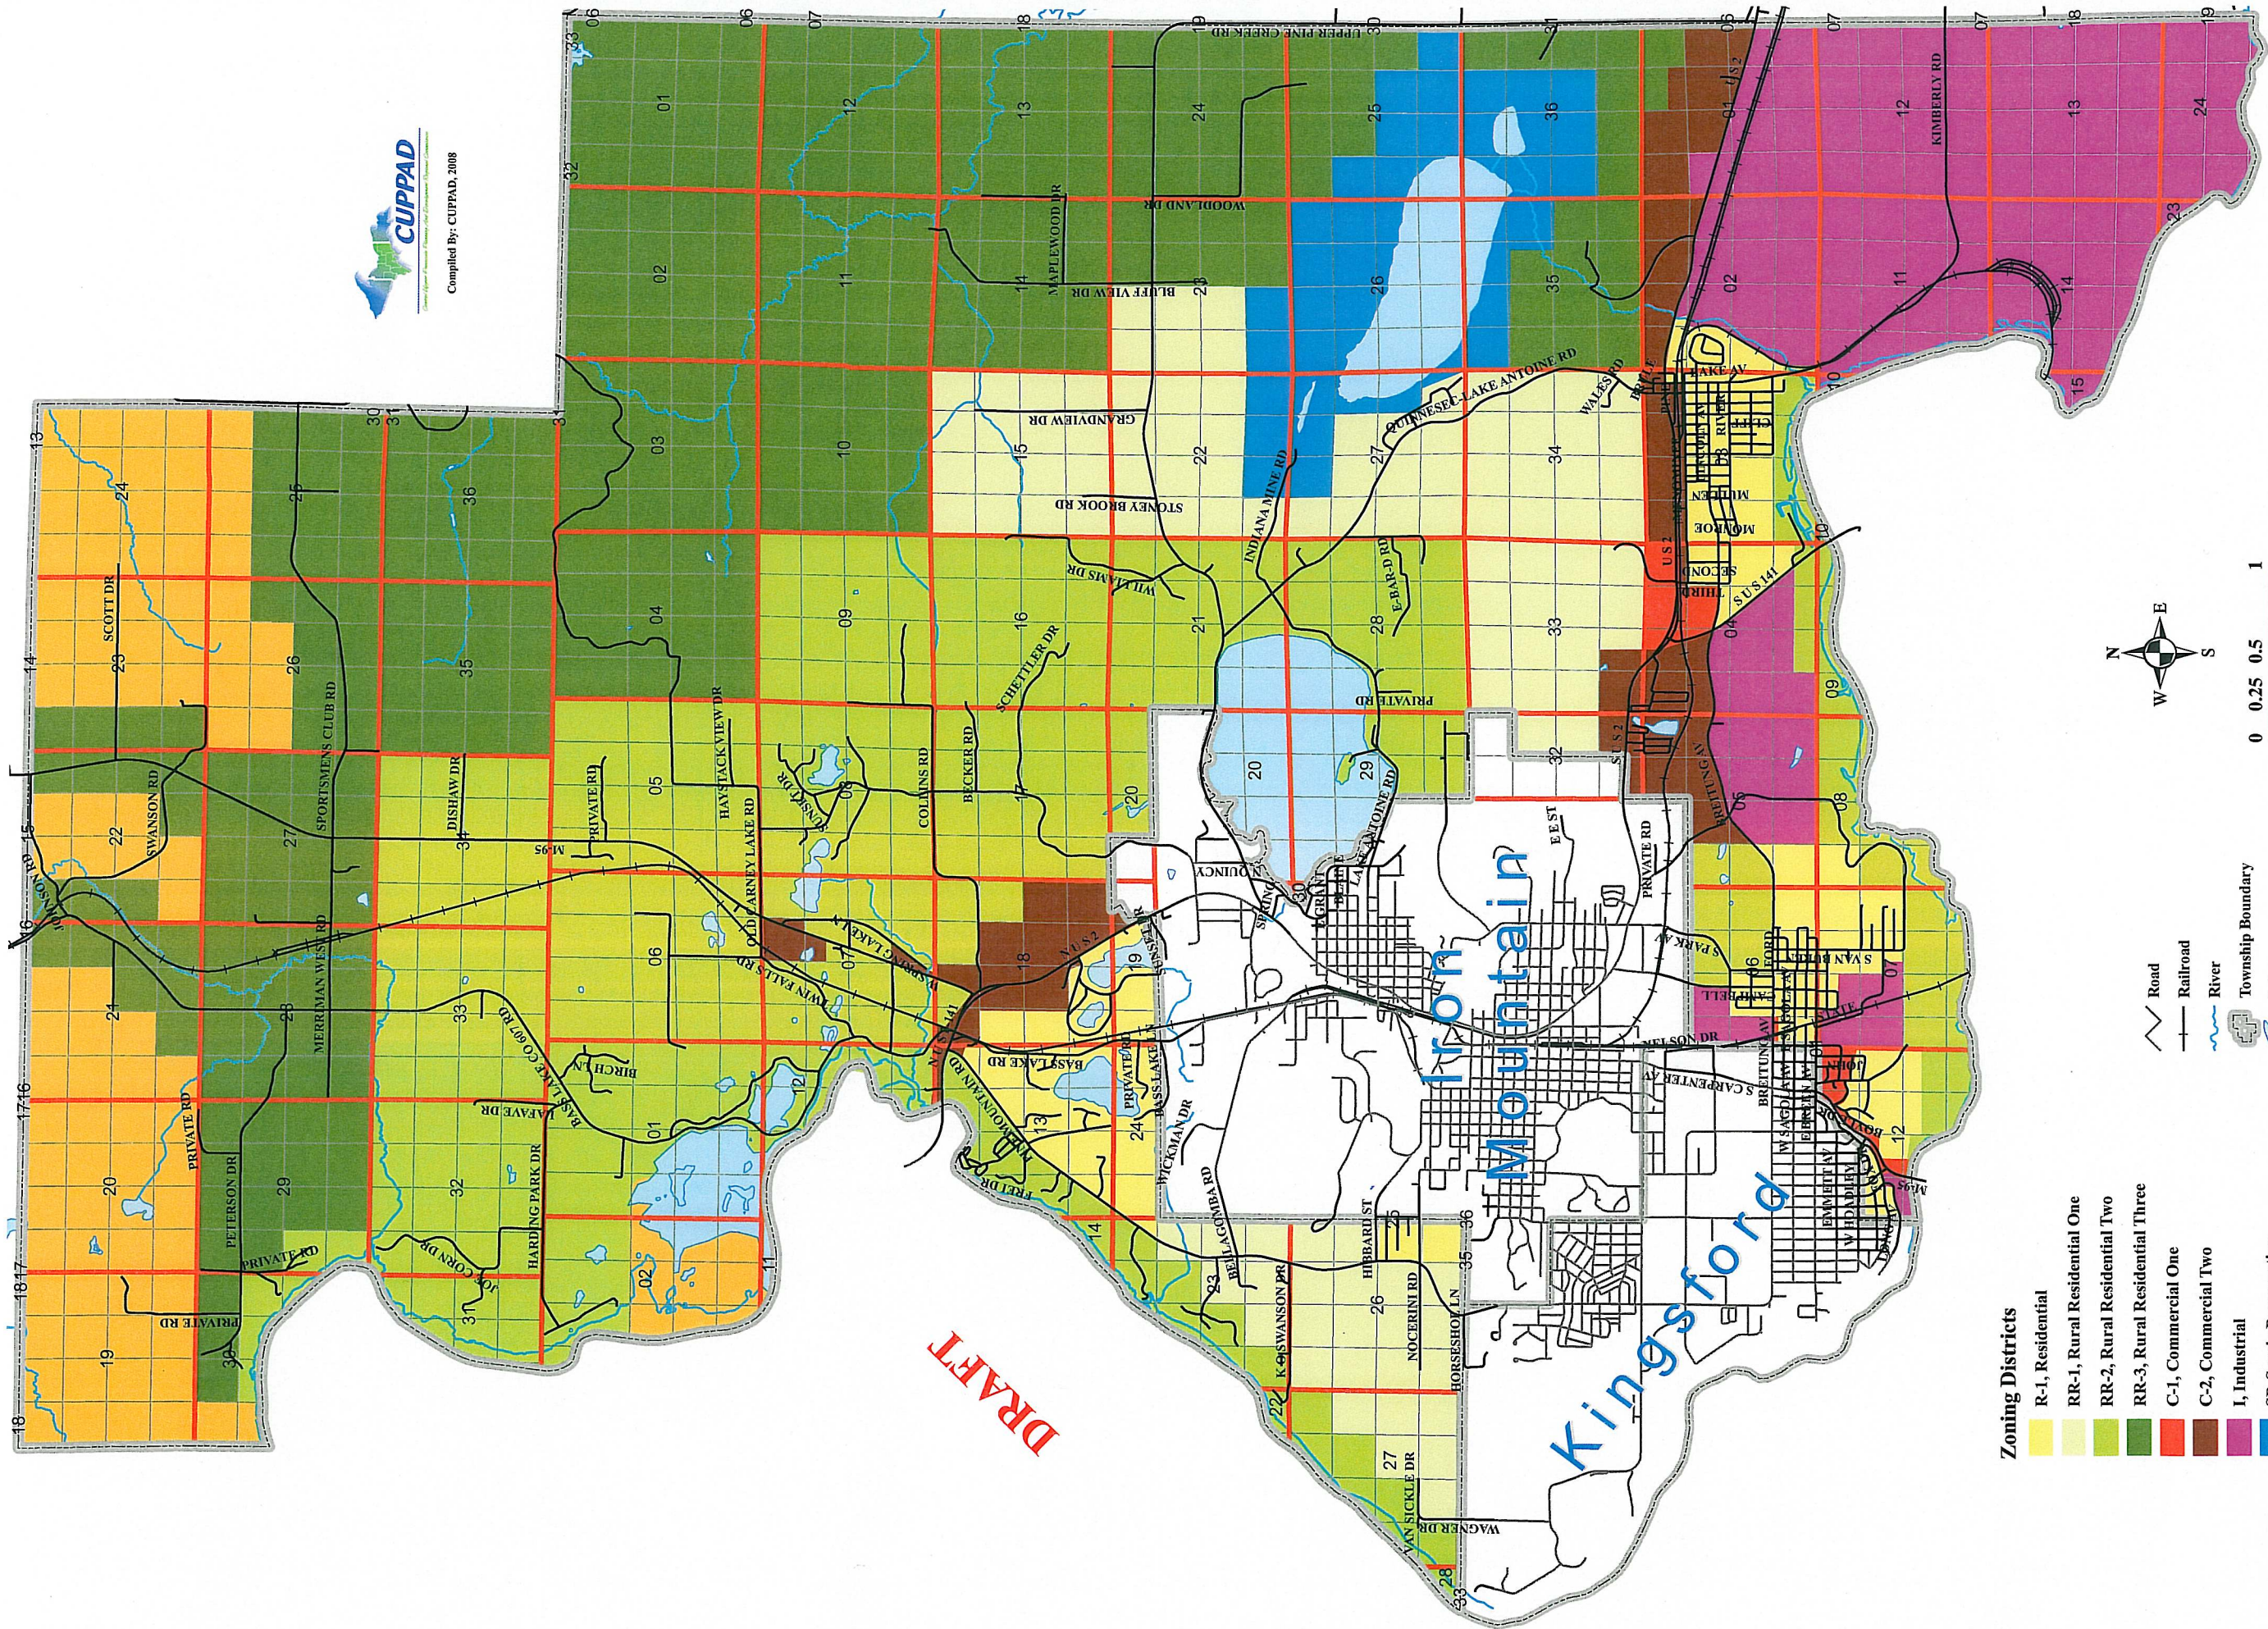

# Breitung Township Zoning Map (Draft)

**DRAFT**

- Zoning Districts**
- R-1, Residential
  - RR-1, Rural Residential One
  - RR-2, Rural Residential Two
  - RR-3, Rural Residential Three
  - C-1, Commercial One
  - C-2, Commercial Two
  - I, Industrial
  - SP, Scenic Preservation
  - RP, Resource Production

- Road
- Railroad
- River
- Township Boundary
- Lake
- Section Line