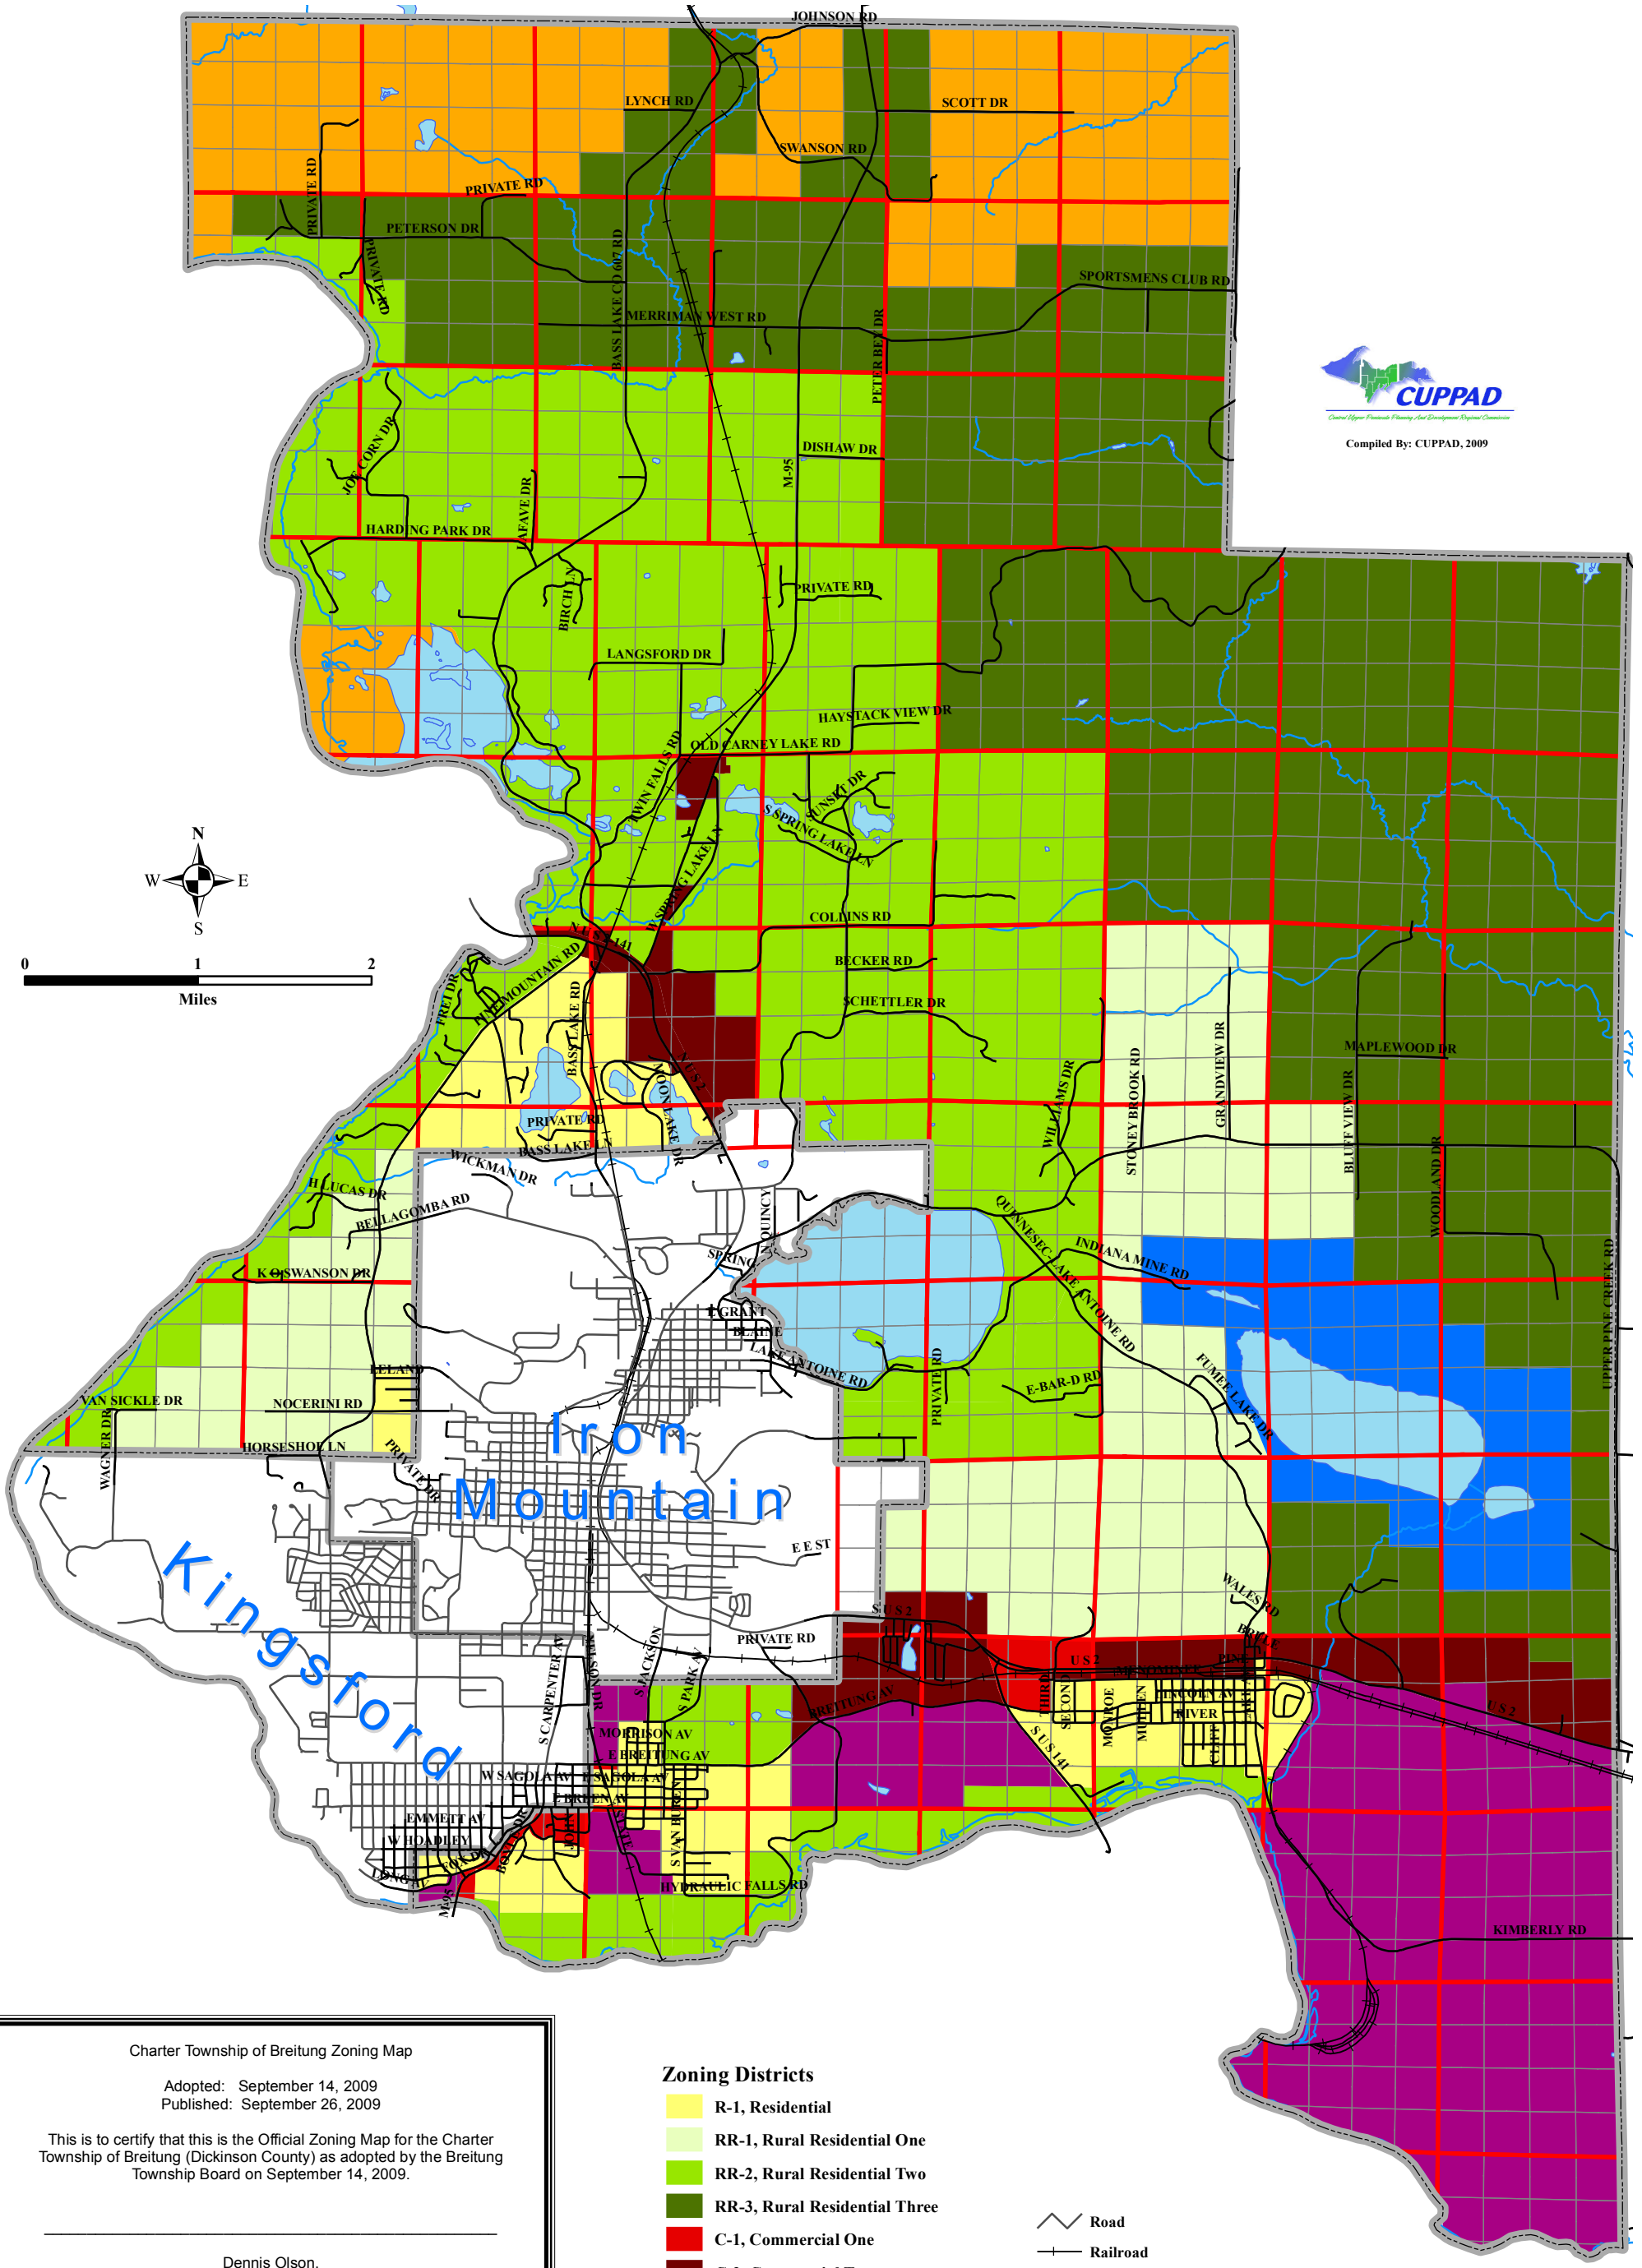

Breitung Township

Zoning Map

Compiled By: CUPPAD, 2009

Charter Township of Breitung Zoning Map

Adopted: September 14, 2009
Published: September 26, 2009

This is to certify that this is the Official Zoning Map for the Charter Township of Breitung (Dickinson County) as adopted by the Breitung Township Board on September 14, 2009.

Dennis Olson,
Supervisor

Samantha Coron,
Clerk

Zoning Districts

- R-1, Residential
- RR-1, Rural Residential One
- RR-2, Rural Residential Two
- RR-3, Rural Residential Three
- C-1, Commercial One
- C-2, Commercial Two
- I, Industrial
- SP, Scenic Preservation
- RP, Resource Production

- Road
- Railroad
- River
- Township Boundary
- Lake
- Section Line